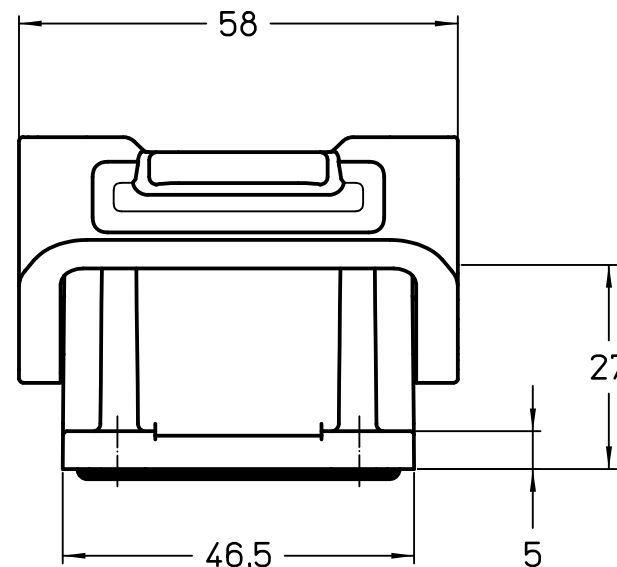

Diritti riservati All rights reserved

Panel cut-out

	Dimensions in mm
Original Size A4	
Date 06/11/23	
Sign. G. Renna	

Simplified representation with dimensions without tolerance

THIW 16
Insulating bulkhead mounting housing size "77.27" - T-Type/W

Scale
1:1