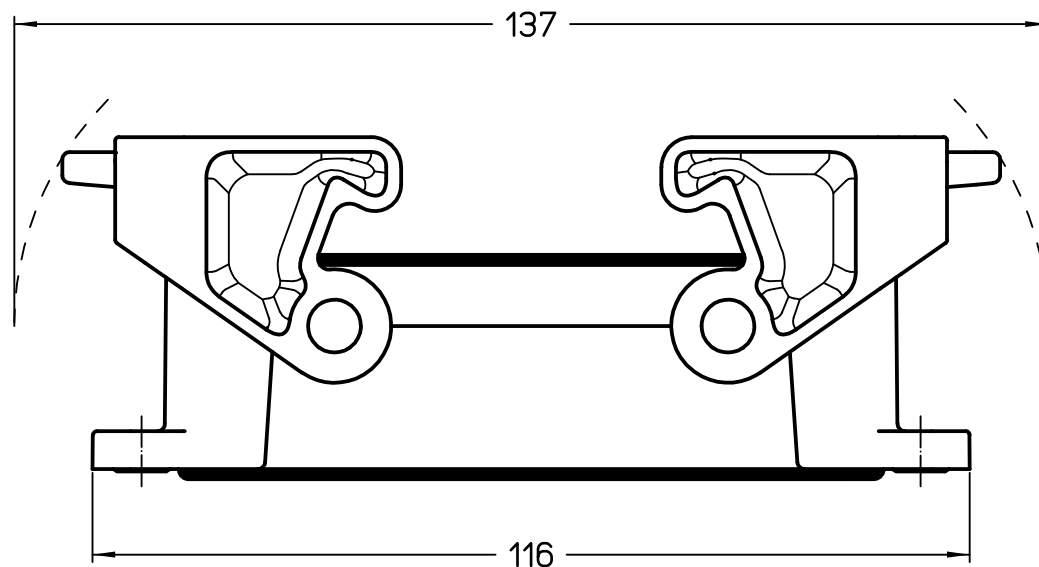

Diritti riservati All rights reserved

Panel cut-out

	Dimensions in mm
Original Size A4	
Date 06/11/23	
Sign. G. Renna	

Simplified representation with dimensions without tolerance

THIW 16
Insulating bulkhead mounting housing size "77.27" - T-Type/W

Scale
1:1