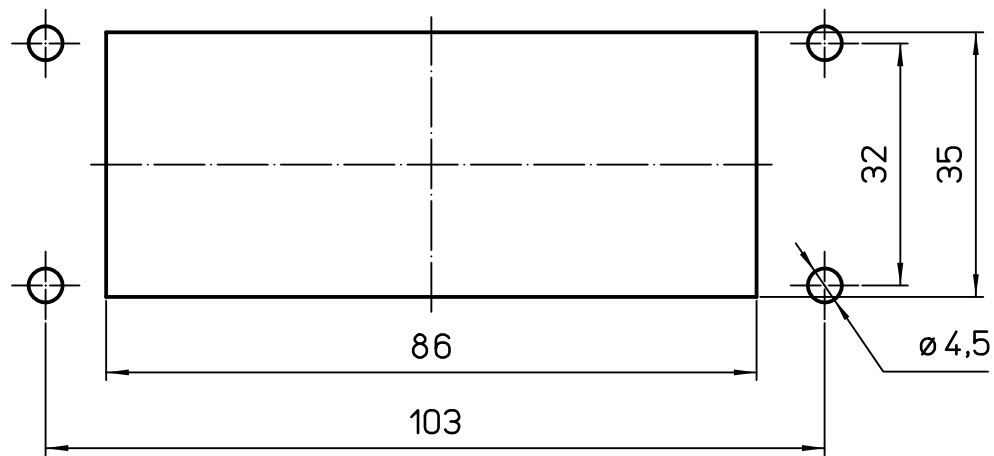

Diritti riservati All rights reserved

Panel cut-out

	Dimensions in mm
Original Size A4	
Date 06/11/23	
Sign. G. Renna	

Simplified representation with dimensions without tolerance

THIW 16
Insulating bulkhead mounting housing size "77.27" - T-Type/W

Scale
1:1