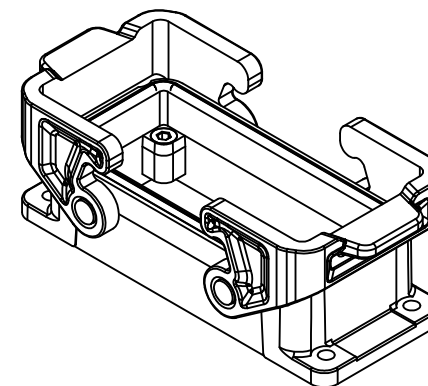

Diritti riservati All rights reserved

Panel cut-out

	Dimensions in mm
Original Size A4	
Date 06/11/23	
Sign. G. Renna	

Simplified representation with dimensions without tolerance

THIW 16
Insulating bulkhead mounting housing size "77.27" - T-Type/W

Scale
1:1